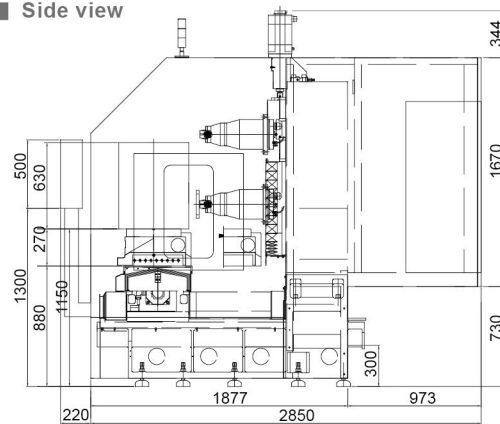

■ Side view

Tongtai Machine & Tool Co., Ltd.

• HEAD OFFICE
NO.3, LUKE 3rd. RD., LUZHU DISTRICT, KAOHSIUNG CITY, 82151, TAIWAN.
TEL : 886-7-9761589 FAX : 886-7-9761589/886-7-9761590
Website : <http://www.tongtai.com.tw>

• TAOYUAN OFFICE TEL : 886-3-4551399 FAX : 886-3-4559730

• TAICHUNG OFFICE TEL : 886-4-24720498 FAX : 886-4-24720680

• TONGTAI SEIKI U.S.A INC. TEL : 1-845-2675500 FAX : 1-845-2675546

• Tongtai Machine & Tool Japan Co., Ltd TEL : 81-4-71438355 FAX : 81-4-71438360

• EUROPE OFFICE TEL : 31-161-454639 FAX : 31-161-454768

• THAILAND OFFICE TEL : 66-2-7443440 FAX : 66-2-3986518

• INDONESIA OFFIC TEL : 62-21-45850521 FAX : 62-21-45840522

• MALAYSIA OFFICE TEL : 60-3-78456815 FAX : 60-3-78456851

• CHINA OFFICE
SHUZHOU TONG-YU MACHINE & TOOL CO., LTD.
TEL : 86-512-63430168 FAX : 86-512-63431622
E-mail : sales@tong-yu.com.cn

• WUHAN OFFICE TEL : 86-27-59409109 FAX : 86-27-59409110

• SHANGHAI OFFICE TEL : 86-21-24208138 FAX : 86-21-34073262

• CHONGQING OFFICE TEL : 86-23-67865925 FAX : 86-23-67867717

• GUANGZHOU OFFICE TEL : 86-755-27222119 FAX : 86-755-27222115

• TIANJIN OFFICE TEL : 86-22-24417640 FAX : 86-22-24416738