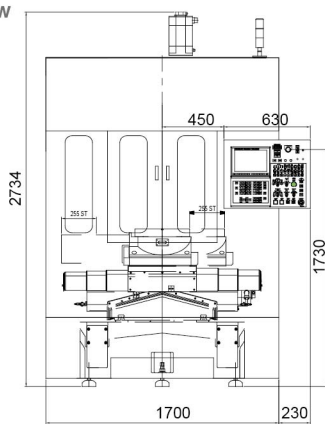

TMH-400G Standard Specifications

Item	Specification	Unit	TMH-400G
Table	Table size (L×W)	mm	Ø400
	Max. loading capacity	kg	120
Stroke	X/Y/Z axis stroke	mm	510/510/510
	Distance from Spindle Center to Table Top	mm	180-690
	Distance from Spindle Nose to Table Center	mm	50-560
Spindle	Spindle taper		HSK-A63
	Spindle motor (50% ED)	kw	26
Feed	X/Y/Z axis rapid travers	m/min	36
	Cutting feedrate	mm/min	1-20000
	B axis min. indexing increment	deg	0.001
	B axis feed	rpm	33
ATC	Tool capacity	pc	24/30
	Tool shank		HSK-A63
	Max. tool length	mm	300
	Max. tool weight	kg	7
	Max. tool diameter (w/o adjacent tool)	mm	Ø89/Ø140
Machine	L×W×H	mm	3200×1700×2790
	Weight	kg	6500

◎SPECIFICATIONS MAY BE CHANGED WITHOUT PRIOR NOTICE

Machine Dimensions

■ Front view